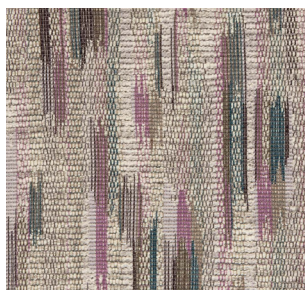

OAK

WALNUT

UPHOLSTERY - TABBY

70% Laine, 21% Polyester, 9% Nylon

Width : 142 cm / 56 in, Martindale : 50.000

JASPER
ED-E-FATAB-030

HEATHER
ED-E-FATAB-031

CARELIAN
ED-E-FATAB-032

TOPAZ
ED-E-FATAB-033

MISTY
ED-E-FATAB-034

LIMESTONE
ED-E-FATAB-035