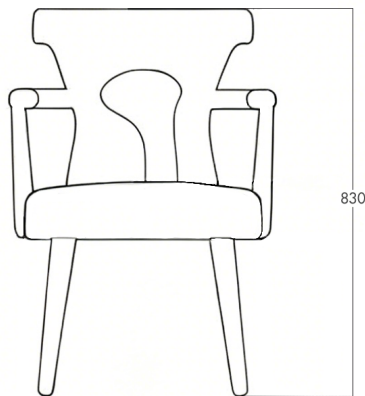

JULIUS CHAIR

DIMENSIONS	FABRIC FOR COM	LEAD TIME
in W. 22 x D. 22.4 x H. 32.6 / Seat height 18.1 / Arm height 25.6 cm W. 56 x D. 57 x H. 83 / Seat height 46 / Arm height 65	2 mts	12 weeks

WOOD STRUCTURE

OAK

WALNUT

UPHOLSTERY - TABBY

70% Laine, 21% Polyester, 9% Nylon

Width : 142 cm / 56 in, Martindale : 50.000

JASPER
ED-E-FATAB-030

HEATHER
ED-E-FATAB-031

CARELIAN
ED-E-FATAB-032