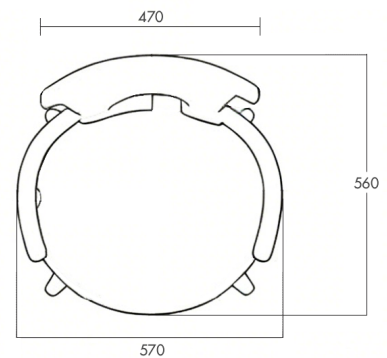

JULIUS CHAIR

DIMENSIONS	FABRIC FOR COM	LEAD TIME
in W. 22 x D. 22.4 x H. 32.6 / Seat height 18.1 / Arm height 25.6 cm W. 56 x D. 57 x H. 83 / Seat height 46 / Arm height 65	2 mts	12 weeks

WOOD STRUCTURE

OAK

WALNUT

UPHOLSTERY - TABBY

70% Laine, 21% Polyester, 9% Nylon

Width : 142 cm / 56 in, Martindale : 50.000

JASPER
ED-E-FATAB-030

HEATHER
ED-E-FATAB-031

CARELIAN
ED-E-FATAB-032