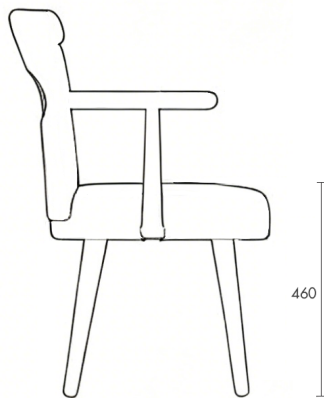

JULIUS CHAIR

DIMENSIONS	FABRIC FOR COM	LEAD TIME
in W. 22 x D. 22.4 x H. 32.6 / Seat height 18.1 / Arm height 25.6 cm W. 56 x D. 57 x H. 83 / Seat height 46 / Arm height 65	2 mts	12 weeks

WOOD STRUCTURE

OAK

WALNUT

UPHOLSTERY - TABBY

70% Laine, 21% Polyester, 9% Nylon

Width : 142 cm / 56 in, Martindale : 50.000

JASPER
ED-E-FATAB-030

HEATHER
ED-E-FATAB-031

CARELIAN
ED-E-FATAB-032