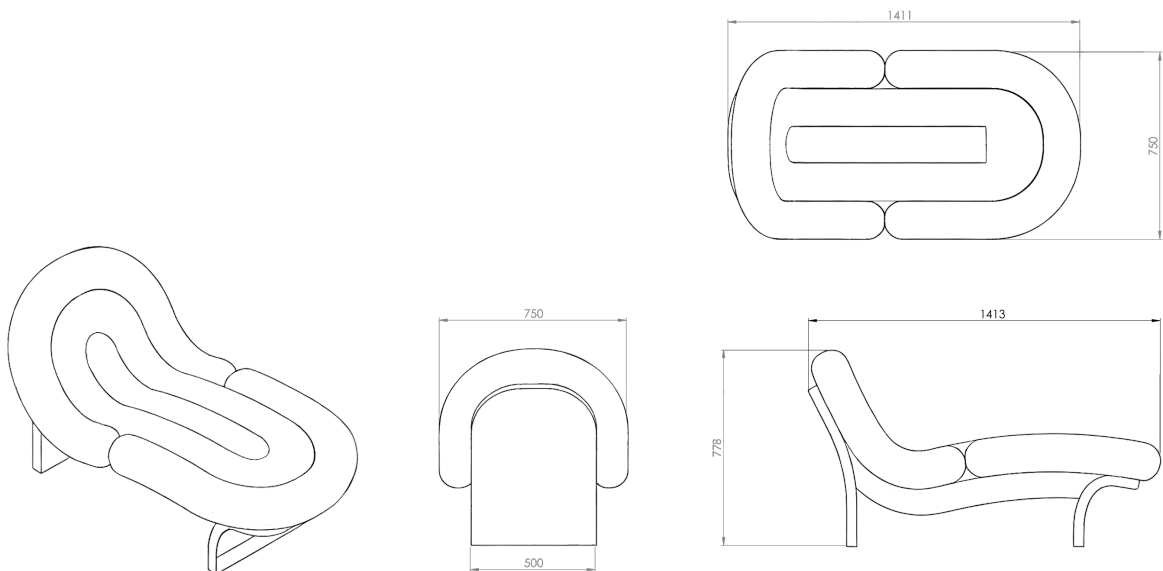

ARCUS CHAISE LONGUE

DIMENSIONS	FABRIC FOR COM	LEAD TIME
in W. 29.5 x D. 55.5 x H. 30 / Seat height 17.7 cm W. 75 x D. 141 x H. 77.8 / Seat height 45	6 mts	12-14 weeks

ARCUS CHAISE LONGUE - KIM

6% Recycled cotton, 44% Polyamide

KRAFT
ED-E-FAKIM-097

CRAIE
ED-E-FAKIM-098

CORDE
ED-E-FAKIM-098

JADE
ED-E-FAKIM-099

PASTEL
ED-E-FAKIM-100

BALTIQUE
ED-E-FAKIM-101

OLIVE
ED-E-FAKIM-102

MARINE
ED-E-FAKIM-103