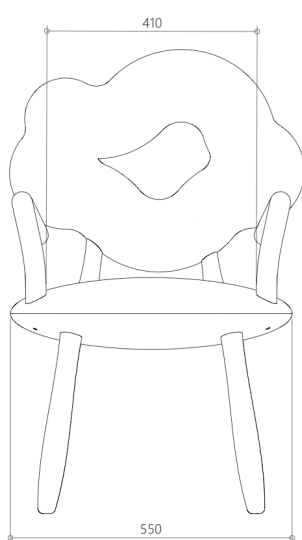

CLOUD CHAIR WITH ARMRESTS

DIMENSIONS	FABRIC FOR COM	LEAD TIME
in W. 18.3 x D. 21.7 x H. 35.6 / Seat height 18.8 / Arm height 26.4 cm W. 46.5 x D. 55 x H. 90.3 / Seat height 48 / Arm height 67	2 mts	12 weeks

WOOD STRUCTURE

OAK

WALNUT

UPHOLSTERY - ELLA / AMANDA

52% Viscose, 26% Cotton, 22% Linen.

Width : 138 cm / 54.0 in Martindale : 35.000

100% Polyester FR.

Width : 138 cm / 54.0 in Martindale : 35.000

UPHOLSTERY - AVA

33% Viscose, 24% Virgin wool, 24% Polyacrylic, 12% Linen, 6% Polyester, 1% Polyamide.

Width : 146 cm / 57.4 in Martindale : 80.000

ECRU

ED-E-FAAVA-013

EMERALD

ED-E-FAAVA-014

HONEY