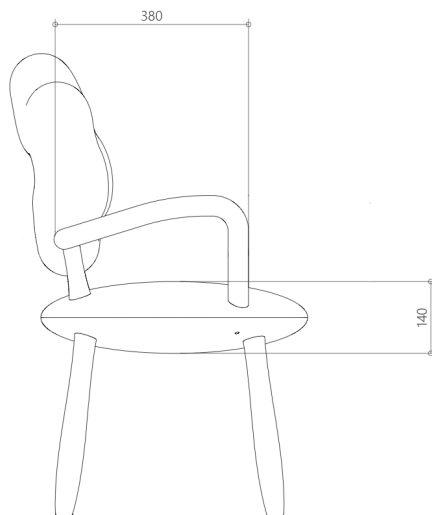

CLOUD CHAIR WITH ARMRESTS

DIMENSIONS	FABRIC FOR COM	LEAD TIME
in W. 18.3 x D. 21.7 x H. 35.6 / Seat height 18.8 / Arm height 26.4 cm W. 46.5 x D. 55 x H. 90.3 / Seat height 48 / Arm height 67	2 mts	12 weeks

WOOD STRUCTURE

OAK

WALNUT

UPHOLSTERY - ELLA / AMANDA

52% Viscose, 26% Cotton, 22% Linen.

Width : 138 cm / 54.0 in Martindale : 35.000

100% Polyester FR.

Width : 138 cm / 54.0 in Martindale : 35.000

UPHOLSTERY - AVA

33% Viscose, 24% Virgin wool, 24% Polyacrylic, 12% Linen, 6% Polyester, 1% Polyamide.

Width : 146 cm / 57.4 in Martindale : 80.000

ECRU

ED-E-FAAVA-013

EMERALD

ED-E-FAAVA-014

HONEY