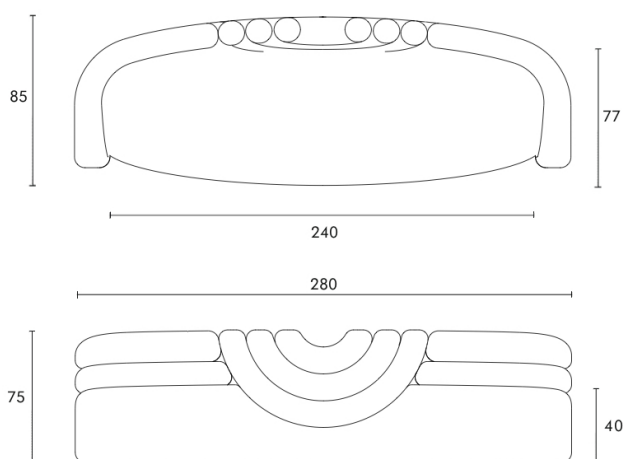

# MARIGOLD SOFA

DIMENSIONS	FABRIC FOR COM	LEAD TIME
in W. 110.2 x D. 37.4 x H. 29.5 / Seat height 15.7 cm W. 280 x D. 95 x H. 75 / Seat height 40	21 mts	14-16 weeks

# MARIGOLD SOFA

70% Laine, 21% Polyester, 9% Nylon

Width : 142 cm / 56 in, Martindale : 50.000

MARIGOLD 201  
ED-E-FAMRI-109

MARIGOLD 131  
ED-E-FAMRI-110

MARIGOLD 161  
ED-E-FAMRI-111

MARIGOLD 211  
ED-E-FAMRI-112