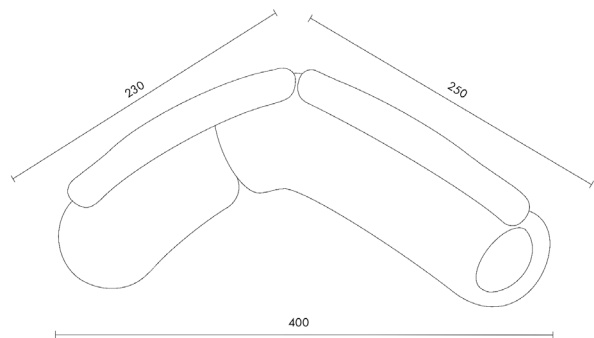

WAVE SOFA - 2 MODULES

	DIMENSIONS	FABRIC FOR COM	LEAD TIME
Small	in W. 119.6 x D. 40.5 x H. 30.3 / Seat height 14.5 cm W. 303.5 x D. 103 x H. 77 / Seat height 37	14.5 mts	12-14 weeks
Large	in W. 157.4 x D. 38.1 x H. 30.3 / Seat height 14.5 cm W. 400 x D. 97 x H. 77 / Seat height 37	17 mts	12-14 weeks

Small

Large

WAVE SOFA - LEO

54% Wool, 19% Cotton, 15% Viscose, 10% Linen, 2% Polyester

Width : 132 cm / 53.1 in, Martindale : 70.000

SNOW
ED-E-FALEO-002

BUFF
ED-E-FALEO-003

MIRAGE
ED-E-FALEO-004

SALT WALTER
ED-E-FALEO-005

SUN
ED-E-FALEO-006

WAVE SOFA - LIV

54% Wool, 19% Cotton, 15% Viscose, 10% Linen, 2% Polyester

Width : 132 cm / 53.1 in, Martindale : 70.000

CORAL
ED-E-FALIV-019

PEARL
ED-E-FALIV-020