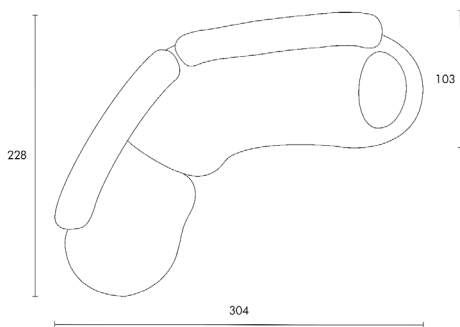

WAVE SOFA - 2 MODULES

	DIMENSIONS	FABRIC FOR COM	LEAD TIME
Small	in W. 119.6 x D. 40.5 x H. 30.3 / Seat height 14.5 cm W. 303.5 x D. 103 x H. 77 / Seat height 37	14.5 mts	12-14 weeks
Large	in W. 157.4 x D. 38.1 x H. 30.3 / Seat height 14.5 cm W. 400 x D. 97 x H. 77 / Seat height 37	17 mts	12-14 weeks

Small

Large

WAVE SOFA - LEO

54% Wool, 19% Cotton, 15% Viscose, 10% Linen, 2% Polyester

Width : 132 cm / 53.1 in, Martindale : 70.000

SNOW
ED-E-FALEO-002

BUFF
ED-E-FALEO-003

MIRAGE
ED-E-FALEO-004

SALT WALTER
ED-E-FALEO-005

SUN
ED-E-FALEO-006

WAVE SOFA - LIV

54% Wool, 19% Cotton, 15% Viscose, 10% Linen, 2% Polyester

Width : 132 cm / 53.1 in, Martindale : 70.000

CORAL
ED-E-FALIV-019

PEARL
ED-E-FALIV-020