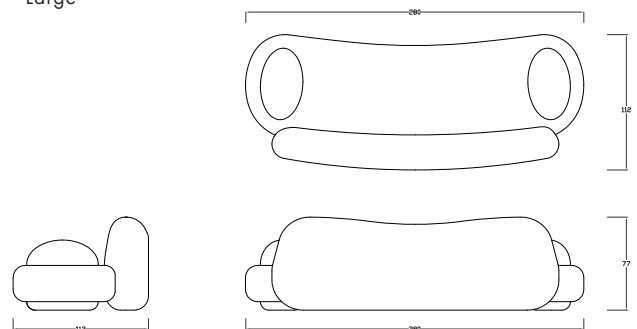

WAVE SOFA - 1 MODULE

	DIMENSIONS	FABRIC FOR COM	LEAD TIME
Small	in W. 90.5 x D. 41.3 x H. 29.9 / Seat height 14.5 cm W. 230 x D. 105 x H. 76 / Seat height 37	10 mts	12-14 weeks
Large	in W. 110.2 x D. 44.1 x H. 30.3 / Seat height 14.5 cm W. 280 x D. 112 x H. 77 / Seat height 37	14 mts	12-14 weeks

Small

Large

WAVE SOFA - LEO

54% Wool, 19% Cotton, 15% Viscose, 10% Linen, 2% Polyester

Width : 132 cm / 53.1 in, Martindale : 70.000

SNOW
ED-E-FALEO-002

BUFF
ED-E-FALEO-003

MIRAGE
ED-E-FALEO-004

SALT WALTER
ED-E-FALEO-005

SUN
ED-E-FALEO-006

WAVE SOFA - LIV

54% Wool, 19% Cotton, 15% Viscose, 10% Linen, 2% Polyester.

Width : 132 cm / 53.1 in, Martindale : 70.000

CORAL
ED-E-FALIV-019

PEARL
ED-E-FALIV-020