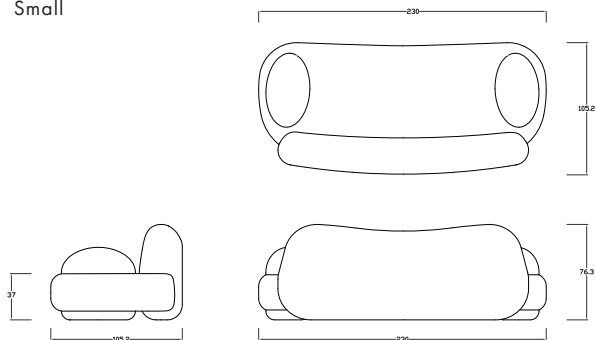

WAVE SOFA - 1 MODULE

	DIMENSIONS	FABRIC FOR COM	LEAD TIME
Small	in W. 90.5 x D. 41.3 x H. 29.9 / Seat height 14.5 cm W. 230 x D. 105 x H. 76 / Seat height 37	10 mts	12-14 weeks
Large	in W. 110.2 x D. 44.1 x H. 30.3 / Seat height 14.5 cm W. 280 x D. 112 x H. 77 / Seat height 37	14 mts	12-14 weeks

Small

Large

WAVE SOFA - LEO

54% Wool, 19% Cotton, 15% Viscose, 10% Linen, 2% Polyester

Width : 132 cm / 53.1 in, Martindale : 70.000

SNOW
ED-E-FALEO-002

BUFF
ED-E-FALEO-003

MIRAGE
ED-E-FALEO-004

SALT WALTER
ED-E-FALEO-005

SUN
ED-E-FALEO-006

WAVE SOFA - LIV

54% Wool, 19% Cotton, 15% Viscose, 10% Linen, 2% Polyester.

Width : 132 cm / 53.1 in, Martindale : 70.000

CORAL
ED-E-FALIV-019

PEARL
ED-E-FALIV-020