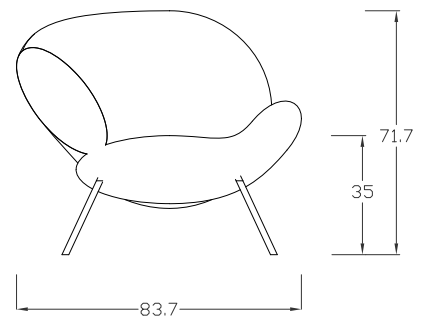

DUMBO LOUNGE CHAIR

DIMENSIONS	FABRIC FOR COM	LEAD TIME
in W. 33 x D. 31.5 x H. 28.3 / Seat height 15.7 cm W. 84 x D. 80 x H. 72 / Seat height 40	3 mts	14-16 weeks

DUMBO LOUNGE CHAIR - TIMO

Fresh mottled chenille

55% Viscose30% Linen15% Cotton

Width : 140 cm/55.1 in , Martindale : 20.000

DUNE
ED-E-FATIM-149

ACCIAIO
ED-E-FATIM-150

CELADON
ED-E-FATIM-140

NOTTE
ED-E-FATIM-151

OTTANIO
ED-E-FATIM-152

BORDEAUX
ED-E-FATIM-153