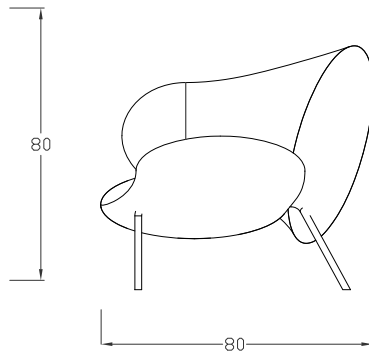

DUMBO LOUNGE CHAIR

DIMENSIONS	FABRIC FOR COM	LEAD TIME
in W. 33 x D. 31.5 x H. 28.3 / Seat height 15.7 cm W. 84 x D. 80 x H. 72 / Seat height 40	3 mts	14-16 weeks

DUMBO LOUNGE CHAIR - TIMO

Fresh mottled chenille

55% Viscose30% Linen15% Cotton

Width : 140 cm/55.1 in , Martindale : 20.000

DUNE
ED-E-FATIM-149

ACCIAIO
ED-E-FATIM-150

CELADON
ED-E-FATIM-140

NOTTE
ED-E-FATIM-151

OTTANIO
ED-E-FATIM-152

BORDEAUX
ED-E-FATIM-153