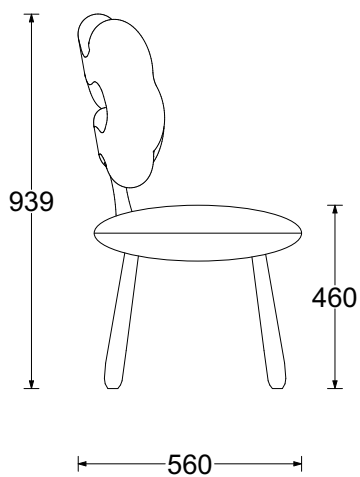

CIRRUS CLOUD CHAIR

DIMENSIONS	FABRIC FOR COM	LEAD TIME
in W. 26.1 x D. 22 x H. 37 / Seat height 18.8 cm W. 66.3 x D. 56 x H. 94 / Seat height 48	1.8 mts	12 weeks

WOOD STRUCTURE

OAK

WALNUT

UPHOLSTERY - ELLA / AMANDA

52% Viscose, 26% Cotton, 22% Linen.

Width : 138 cm / 54.0 in Martindale : 35.000

100% Polyester FR.

Width : 138 cm / 54.0 in Martindale : 35.000

CENDRE

ED-E-FAELL-009

ECORCE

ED-E-FAELL-010

ABYSSE

ED-E-FAAMA-023

TOMETTE

ED-E-FAAMA-024

UPHOLSTERY - AVA

33% Viscose, 24% Virgin wool, 24% Polyacrylic, 12% Linen, 6% Polyester, 1% Polyamide.

Width : 146 cm / 57.4 in Martindale : 80.000

ECRU