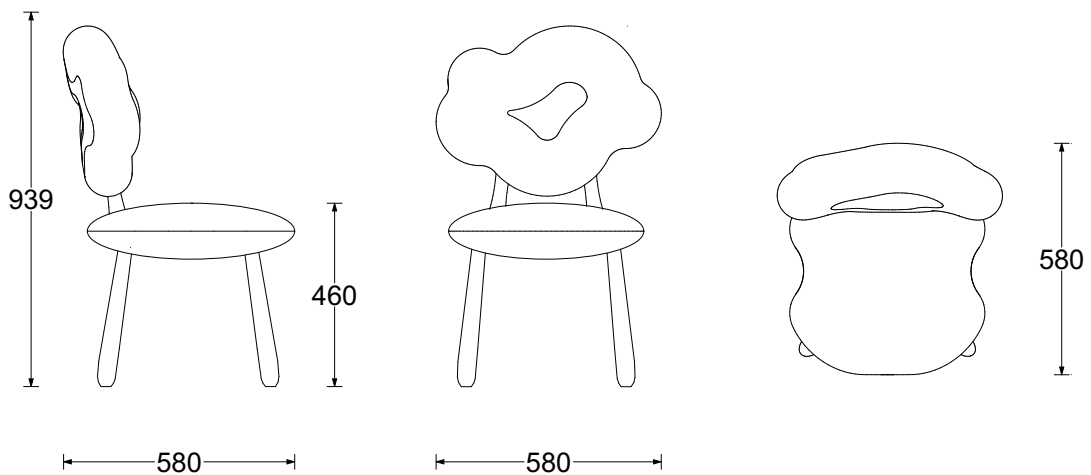

STRATUS CLOUD CHAIR

DIMENSIONS	FABRIC FOR COM	LEAD TIME
in W. 22.8 x D. 22.8 x H. 35.5 / Seat height 18.8 cm W. 58 x D. 58 x H. 90.3 / Seat height 48	2 mts	12 weeks

WOOD STRUCTURE

OAK

WALNUT

UPHOLSTERY - ELLA / AMANDA

52% Viscose, 26% Cotton, 22% Linen.

Width : 138 cm / 54.0 in Martindale : 35.000

100% Polyester FR.

Width : 138 cm / 54.0 in Martindale : 35.000

CENDRE

ED-E-FAELL-009

ECORCE

ED-E-FAELL-010

ABYSSE

ED-E-FAAMA-023

TOMETTE

ED-E-FAAMA-024

UPHOLSTERY - AVA

33% Viscose, 24% Virgin wool, 24% Polyacrylic, 12% Linen, 6% Polyester, 1% Polyamide.

Width : 146 cm / 57.4 in Martindale : 80.000

ECRU