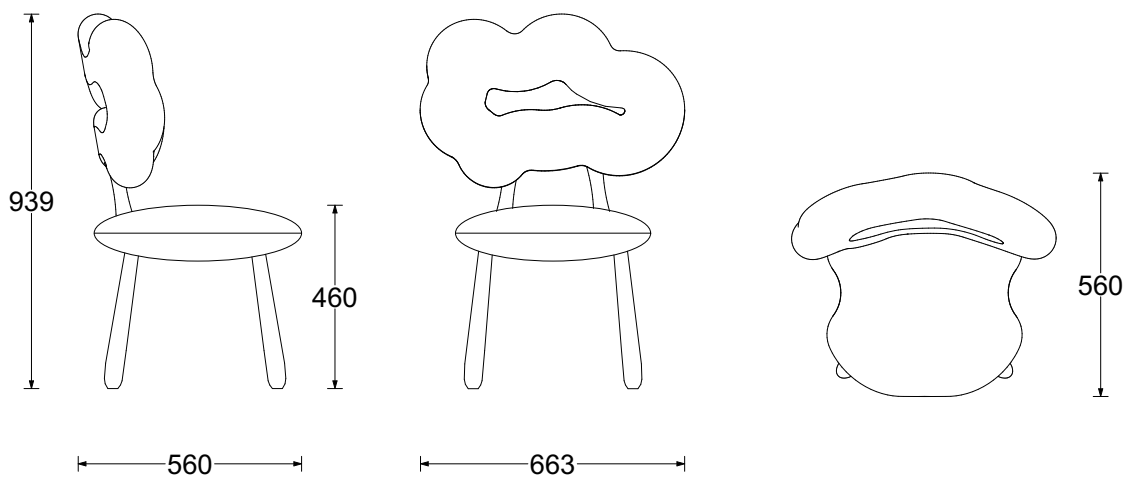

CIRRUS CLOUD CHAIR

DIMENSIONS	FABRIC FOR COM	LEAD TIME
in W. 26.1 x D. 22 x H. 37 / Seat height 18.8 cm W. 66.3 x D. 56 x H. 94 / Seat height 48	1.8 mts	12 weeks

WOOD STRUCTURE

OAK

WALNUT

UPHOLSTERY - ELLA / AMANDA

52% Viscose, 26% Cotton, 22% Linen.

Width : 138 cm / 54.0 in Martindale : 35.000

100% Polyester FR.

Width : 138 cm / 54.0 in Martindale : 35.000

CENDRE

ED-E-FAELL-009

ECORCE

ED-E-FAELL-010

ABYSSE

ED-E-FAAMA-023

TOMETTE

ED-E-FAAMA-024

UPHOLSTERY - AVA

33% Viscose, 24% Virgin wool, 24% Polyacrylic, 12% Linen, 6% Polyester, 1% Polyamide.

Width : 146 cm / 57.4 in Martindale : 80.000

ECRU